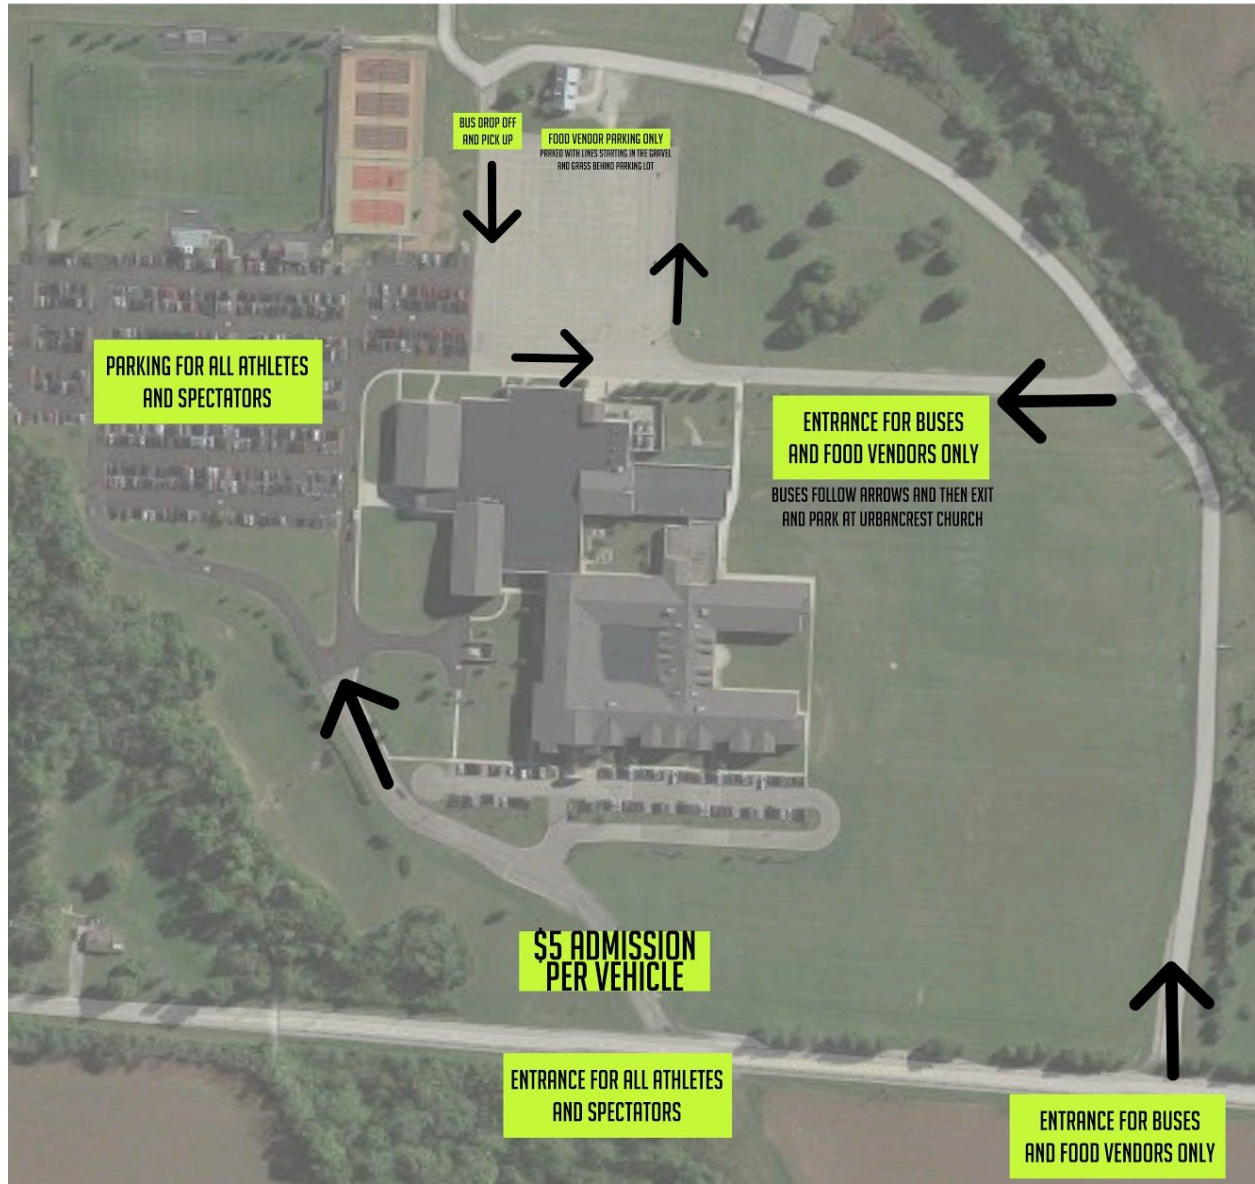

PARKING GUIDE FOR: COACHES, SPECTATORS, BUS DRIVERS

WHEN BUSES DROP OFF, THEY WILL DRIVE TO URBANCREST CHURCH FOR PARKING. 2634 DRAKE RD, LEBANON, OH 45036